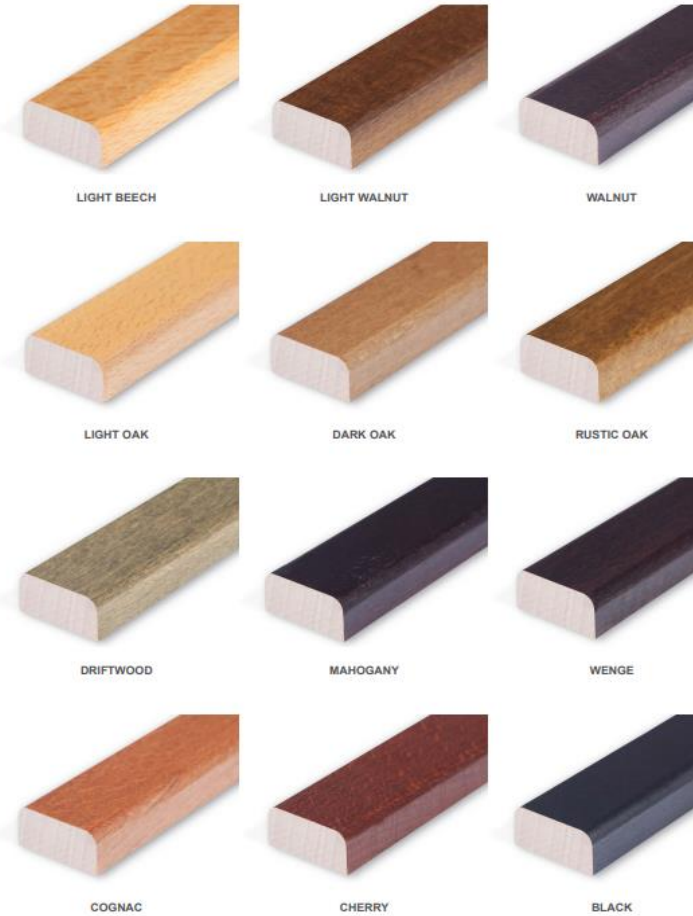

## Specifications

SKU	600-903
Height (mm)	1040
Width (mm)	530
Depth (mm)	600
Seat Height (mm)	750
QTY Per Pallet	8
Weight	10.50Kg
MOQ	6
Material	Beechwood

## VENETO FAUX LEATHERS

AVAILABLE  
**RAW**

  
FINISHED  
TO ORDER

**Veneto**  
FAUX  
LEATHER